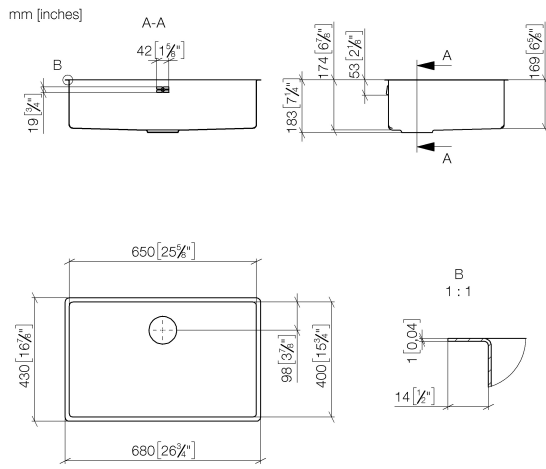

Required miscellaneous

Pop-up waste and overflow closable by hand - Stainless Steel 10 400 003-85
 • 3½" drain valve closable by hand

Required miscellaneous

Pop-up waste and overflow with knob - Stainless Steel 10 405 003-85
 • 3½" strainer waste valve

Single sink - Stainless Steel

38 650 003

Single sink - Stainless Steel

38 650 003

Spare parts list

No.	Item Number	Name	Quantity used	Delivery time
1	10 410 003-85	Pop-up waste and overflow with electronic control - Stainless Steel	1	2
2	10 400 003-85	Pop-up waste and overflow closable by hand - Stainless Steel	1	2
3	10 405 003-85	Pop-up waste and overflow with knob - Stainless Steel	1	2