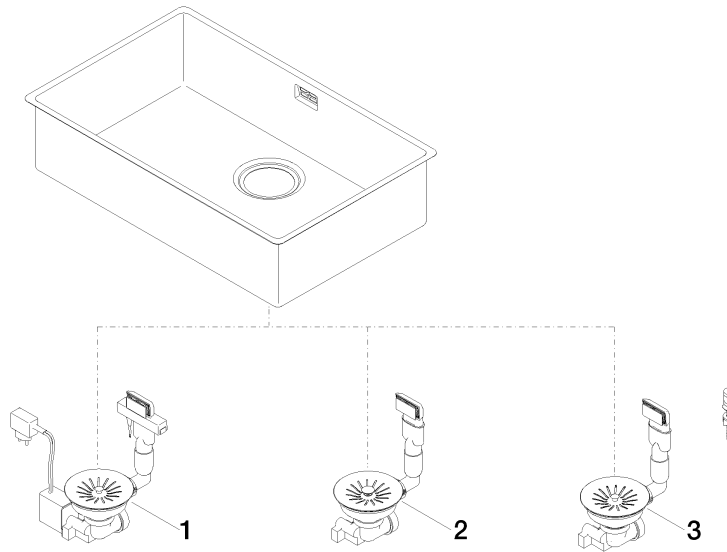

Single sink - Stainless Steel

38 650 003

- under-mounted
- 650 x 400 mm
- sink depth 175 mm
- suitable for base units 800 mm
- radius 12 mm

Drain and overflow set not included in the scope of supply. See Required miscellaneous.

Drain and overflow set not included in the scope of supply. See Required miscellaneous.

Required miscellaneous

Pop-up waste and overflow with electronic control - Stainless Steel 10 410 003-85
 • 3½" electronic drain valve (TouchFlow)

Required miscellaneous

Pop-up waste and overflow closable by hand - Stainless Steel 10 400 003-85
 • 3½" drain valve closable by hand

Required miscellaneous

Pop-up waste and overflow with knob - Stainless Steel 10 405 003-85
 • 3½" strainer waste valve

Single sink - Stainless Steel

38 650 003

Single sink - Stainless Steel

38 650 003

Spare parts list

No.	Item Number	Name	Quantity used	Delivery time
1	10 410 003-85	Pop-up waste and overflow with electronic control - Stainless Steel	1	2
2	10 400 003-85	Pop-up waste and overflow closable by hand - Stainless Steel	1	2
3	10 405 003-85	Pop-up waste and overflow with knob - Stainless Steel	1	2